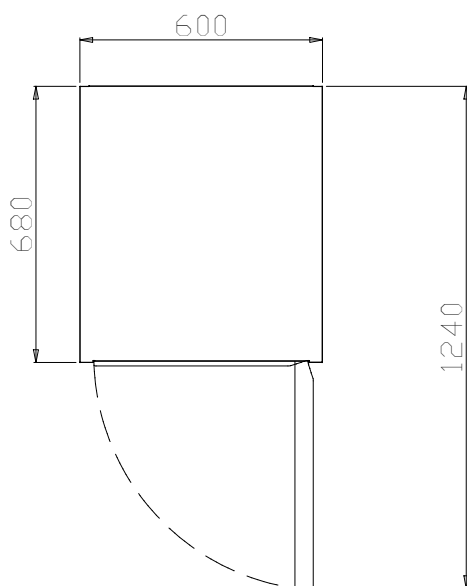

### Short Form Specification

Item No. \_\_\_\_\_

Constructed entirely in 304 AISI stainless steel. Front and rear longitudinal stainless steel c-channel reinforcement. Door incorporates a sound deadening internal panel and is fitted with 304 AISI stainless steel hinges allowing an opening of 180° degrees. 150mm height-adjustable (0/+90mm) oversized feet (65x65mm) can be removed for masonry installation. 45° degree internal side corner junction system.

### Construction

- Mounted on 150 mm height adjustable (0/+90 mm) oversized (65x65 mm) feet.
- Front and rear lengthwise stainless steel c-channel reinforcement, 15/10 (16 gauges).
- Internal sides supporting the structure to have 45° degrees internal side corners junction system.
- 30 mm high middle-shelf in AISI 304 stainless steel, height-adjustable in 3 positions, with inner double fold to eliminate gaps between sides and back.
- Hinged door with sound deadening internal panels, fitted with 304 AISI stainless steel hinges on the inner sides, allows a 180° degree opening.
- Constructed entirely in AISI 304 Stainless Steel with Scotch Brite finish.

### Optional Accessories

- Stainless steel plinth, 600mm PNC 855822
- Stainless steel plinth for end elements, 700mm depth PNC 855837
- Stainless steel plinth for end elements, central installation, 700mm depth PNC 855838

APPROVAL: \_\_\_\_\_

Front

Side

Top

**Key Information:**

<b>Cabinet width:</b>	
121201 (TELP6)	520 mm
<b>Cabinet depth:</b>	570 mm
<b>Cabinet height:</b>	610 mm
<b>N° of doors:</b>	1
<b>Door Type:</b>	Hinged
<b>External dimensions, Width:</b>	600 mm
<b>External dimensions, Depth:</b>	680 mm
<b>External dimensions, Height:</b>	860 mm
<b>Net weight:</b>	22 kg