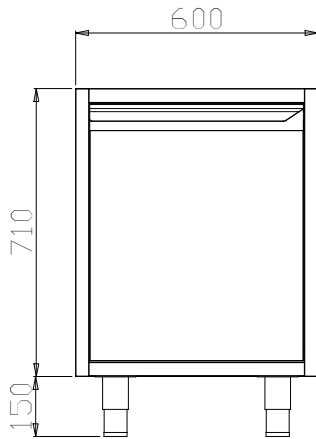

### Short Form Specification

Item No. \_\_\_\_\_

Constructed entirely in 304 AISI stainless steel. Front and rear longitudinal stainless steel c-channel reinforcement. Door incorporates a sound deadening internal panel and is fitted with 304 AISI stainless steel hinges allowing an opening of 180° degrees. 150mm height-adjustable (0/+90mm) oversized feet (65x65mm) can be removed for masonry installation. 45° degree internal side corner junction system.

### Construction

- Mounted on 150 mm height adjustable (0/+90 mm) oversized (65x65 mm) feet.
- Front and rear lengthwise stainless steel c-channel reinforcement, 15/10 (16 gauges).
- Internal sides supporting the structure to have 45° degrees internal side corners junction system.
- 30 mm high middle-shelf in AISI 304 stainless steel, height-adjustable in 3 positions, with inner double fold to eliminate gaps between sides and back.
- Hinged door with sound deadening internal panels, fitted with 304 AISI stainless steel hinges on the inner sides, allows a 180° degree opening.
- Constructed entirely in AISI 304 Stainless Steel with Scotch Brite finish.

### Optional Accessories

- Stainless steel plinth, 600mm PNC 855822
- Stainless steel plinth for end elements, 700mm depth PNC 855837
- Stainless steel plinth for end elements, central installation, 700mm depth PNC 855838

APPROVAL: \_\_\_\_\_

Front

Side

Top

**Key Information:**

<b>Cabinet width:</b>	
121201 (TELP6)	520 mm
<b>Cabinet depth:</b>	570 mm
<b>Cabinet height:</b>	610 mm
<b>N° of doors:</b>	1
<b>Door Type:</b>	Hinged
<b>External dimensions, Width:</b>	600 mm
<b>External dimensions, Depth:</b>	680 mm
<b>External dimensions, Height:</b>	860 mm
<b>Net weight:</b>	22 kg