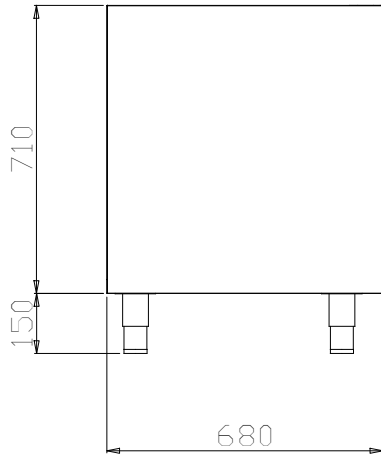

### Short Form Specification

Item No. \_\_\_\_\_

Constructed entirely in 304 AISI stainless steel. Front and rear longitudinal stainless steel c-channel reinforcement. Door incorporates a sound deadening internal panel and is fitted with 304 AISI stainless steel hinges allowing an opening of 180° degrees. 150mm height-adjustable (0/+90mm) oversized feet (65x65mm) can be removed for masonry installation. 45° degree internal side corner junction system.

### Construction

- Mounted on 150 mm height adjustable (0/+90 mm) oversized (65x65 mm) feet.
- Front and rear lengthwise stainless steel c-channel reinforcement, 15/10 (16 gauges).
- Internal sides supporting the structure to have 45° degrees internal side corners junction system.
- 30 mm high middle-shelf in AISI 304 stainless steel, height-adjustable in 3 positions, with inner double fold to eliminate gaps between sides and back.
- Hinged door with sound deadening internal panels, fitted with 304 AISI stainless steel hinges on the inner sides, allows a 180° degree opening.
- Constructed entirely in AISI 304 Stainless Steel with Scotch Brite finish.

### Optional Accessories

- Stainless steel plinth, 600mm PNC 855822
- Stainless steel plinth for end elements, 700mm depth PNC 855837
- Stainless steel plinth for end elements, central installation, 700mm depth PNC 855838

APPROVAL: \_\_\_\_\_

Front

Side

Top

**Key Information:**

<b>Cabinet width:</b>	
121201 (TELP6)	520 mm
<b>Cabinet depth:</b>	570 mm
<b>Cabinet height:</b>	610 mm
<b>N° of doors:</b>	1
<b>Door Type:</b>	Hinged
<b>External dimensions, Width:</b>	600 mm
<b>External dimensions, Depth:</b>	680 mm
<b>External dimensions, Height:</b>	860 mm
<b>Net weight:</b>	22 kg